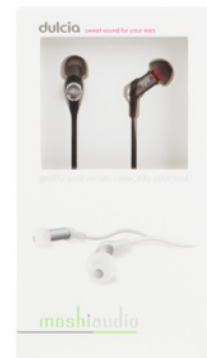

stylish personal in-ear headphones

Designed for style-conscious music lovers, Dulcia looks as sweet as it sounds. Inside the anodized aluminum body is Moshi Audio's DR6 Neodymium drivers that deliver rich warm sounds with punchy bass. The slim profile design coupled with our proprietary hybrid-injection silicone ear tips effectively block out external ambient noise while providing hours of comfortable listening. Dulcia is equipped with an iPhone-compatible microphone for answering calls on the fly while listening to your favorite tunes. In addition to its tangle-free flat cable, the package also includes a custom carrying pouch for convenient earphone storage.

Color	Part No	EAN/UPC	RRP
Black	99MO035002	4712052312814	£42.99
Pink	99MO035311	4712052312838	£42.99
White	99MO035102	4712052312821	£42.99

CARRYING CASE

Custom carrying case with cable management.

MICROPHONE

iPhone-compatible microphone for answering calls and controlling music.

PACKAGE

Length x Width x Height
19 cm x 10.5 cm x 4 cm

vortex

Features:

- RigidBody™ steel alloy construction delivers deep, clean bass.
- High definition Neodymium drivers with extended range (10 Hz-20kHz / -10dB@1kHz).
- Braided ultra-light weight cable with integrated MEMS microphone.
- Custom silicone carrying case with cable management.