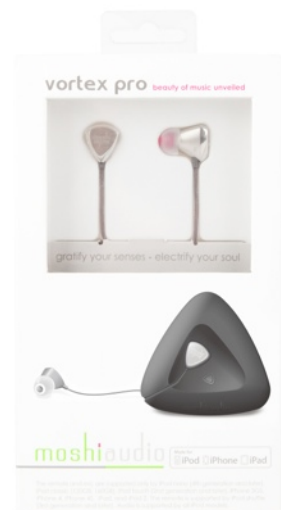

audiophile grade earphones

Featuring Moshi Audio's latest XR9 extended bandwidth drivers, Vortex Pro offers an audiophile auditioning experience so engaging, that you will want to listen to your favorite songs all over again. The 9mm ultra high definition XR9 drivers deliver clean, natural and agile sound over a much wider frequency range with exceptional soundstage and depth. On the other end of the equation is our proprietary triangular RigidBody™ housing, consisting of sintered steel alloy to minimize cavity-induced coloration. The combination renders unsurpassed fidelity across the full spectrum with acoustic transparency and precision. Vortex Pro comes with 3 different sizes of hybrid-injection silicone ear tips as well as a set of memory-foam ear tips for optimal listening experience and comfort. The package also includes a custom silicone carrying case for easy storage and retrieval.

Color	Part No	EAN/UPC	RRP
Silver	99MO035202	4712052311947	£110.00

CARRYING CASE

Custom carrying case with cable management.

3 BUTTON CONTROLLER

3 button controller with MIC

PACKAGE

Length x Width x Height
7.28" x 4.13" x 1.57"
18.5 cm x 10.5 cm x 4 cm

Keramo

Features:

- Sintered ceramic housing delivers a natural and pristine sound.
- Ultra high definition XR9 drivers with extended range (10 Hz-22 kHz /-10dB@1kHz).
- Integrated omnidirectional MEMS microphone ideal for Smartphones.
- Custom carrying case for headphone storage and easy cable management.