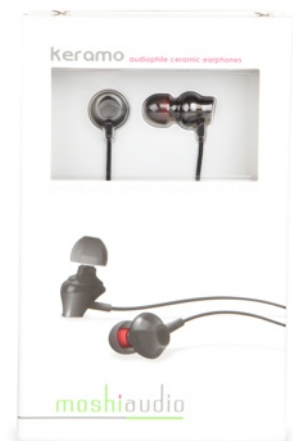

Color	Part No	EAN/UPC	RRP
Black	99MO035005	4712052313590	£89.99

CERAMIC HOUSING

The extreme rigidity of Keramo's ceramic housing reduces distortion while its asymmetrical design eliminates unwanted resonance.

CARRYING CASE

Custom carrying case with cable management.

PACKAGE

Length x Width x Height
17.5 cm x 11 cm x 4.5 cm

clarus

Features:

- Equipped with DynaDuo™ two-way drivers to provide extraordinary dynamic range.
- Precision-tuned crossover delivers sonic uniformity and total immersion.
- Steel alloy construction ensures absolute purity without distortion.
- Braided ultra-light weight OFC cable with 3-button controls with mic.
- Custom carrying case with cable management.